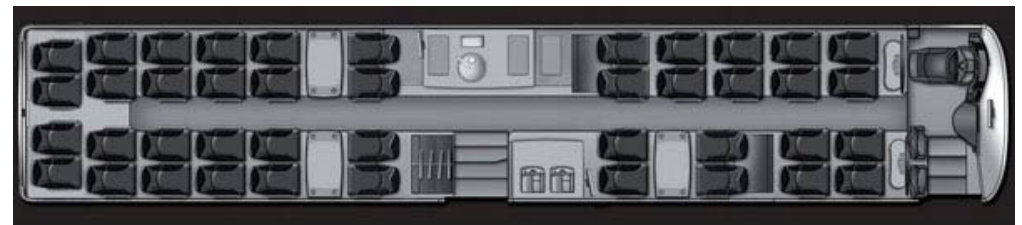

## Mercedes-Benz Travego V42 – VIP LINER

### Features:

42

20

45

- 42 sleeper seats upholstered in leather/Alcantara®, of which 8 seats are located in the aft lounge facing each other at two conference tables and 4 seats in the front facing each around a conference table
- Air-conditioning system
- Exclusive pantry with fridges, Jura® automatic coffee maker, running warm water, high-quality crockery, glasses and cutlery
- 2 convector ovens for preparing hot meals
- Wardrobe, WC
- 230V sockets to run notebooks computers, chargers, etc.
- DVB-T TV reception
- Audio system with adjustable loudspeakers at every seat
- Satellite TV, SKY SPORT
- 4 19" TFT monitors
- Multimedia feed for devices supplied by the client at the front of the coach
- Wireless hand microphone
- W-LAN router/hotspot